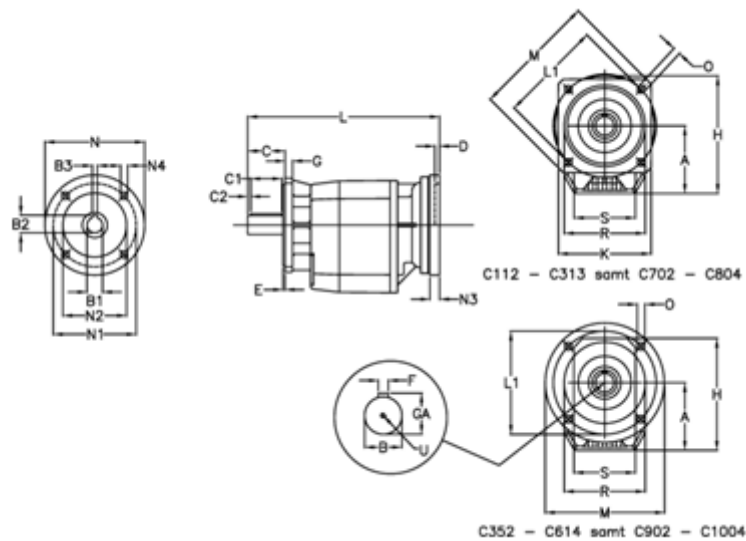

Article number: 40600715032430

Description: Helical gearbox
C703F-150,3-P80B5

Measures

A = 208.0	D = 4.0	L1 = 300	R = 262
B = 60	E = 5	M = 350	S = 250
B1 = 19	F = 18	N = 200	U = M20x42
B2 = 21.8	G = 17	N1 = 165	
B3 = 6	GA = 64.0	N2 = 130	
C = 120	H = 358.0	N3 = 0	
C1 = 90	K = 300	N4 = M10x12	
C2 = 15	L = 473.0	O = 18.0	